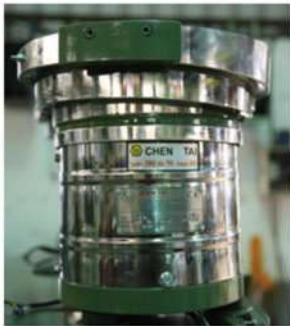

7.0 INDUSTRIAL ACCESSORIES

7.1 Vibrating Feeder

Vibrating Feeder - LY Series

Model	Screw Outside Ø	Max. Screw Length (mm)	Outlet Length (mm)	Angle	Net Weight (kg)	Overall Size (L x W x H) (mm)
LYFW-200	1-3	15	180	May depend on customer's request	25	430x430x400
LYFW-250	1-4	30	230		34	480x480x450
LY-300	2-5	30	315		37	530x530x500
LY-400	2-6	40	325		62	630x630x600
LY-520	2-8	75	415		114	750x750x700
LY-620	3-12	100	450		140	850x850x820
LY-720	5-16	125	470		242	950x950x920
LY-850	5-20	150	490		282	1080x1080x1050
LY-1000	5-25	200	510		460	1230x1230x1200
LY-1200	5-28	300	610		630	1430x1430x1400
LY-1500	5-30	400	640		1030	1730x1730x1700

Vibrating Feeder - LS Series

Model	Max. Screw Ø (D1) (mm)	Screw Ø (D2) (mm)	Max. Screw Length (D3) (mm)	Net Weight (kg)	Overall Size (L x W x H) (mm)
LSFW-200	4	1-3	6	10	1130x430x400
LSFW-250	5	1-4	6	15	480x480x450
LS-300	6	2-5	8	30	530x530x500
LS-400	10	2-6	12	52	630x630x600
LS-520	16	2-8	18	109	730x730x700
LS-620	25	3-12	27	130	850x850x820
LS-720	30	5-16	32	228	950x950x920